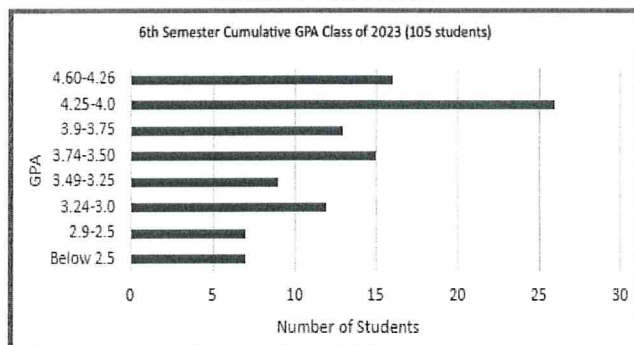

Profile for Class of 2023

Curriculum

Our curriculum is delivered through a technology infrastructure that enhances learning in traditional and remote classroom settings. Courses available include an extensive list of Honors and Advanced Placement options. The current school policy does not provide for rank. Cumulative GPA is determined by the grade received at the end of each semester using a traditional system of: A=4.0, B=3.0, C= 2.0, D = 1.0, F=0

Advanced Placement and Honors courses, designated AP and Hon. on the transcript, are weighted by adding a .5 bonus to each grade, e.g., A= 4.5 The highest possible grade point average is 4.60.

Response to COVID-19

Our commitment to technology allowed for a seamless transition to virtual instruction beginning March 16 2020. Teachers maintained high academic expectations and students received letter grades for Quarters 3 and 4. Full in-person learning continued for the 2021-2022 school year.

2023 Graduation Requirements

26 credits, including the following:

Subject Area	Credits	Subject Area	Credits
English	4.0	Foreign Language	2.0
Mathematics	4.0	Physical Education	1.0
Religious Studies	4.0	Fine Arts	1.0
Social Studies	3.5	Health	0.5
Science	3.0	Electives	3.0

Honors Courses

English I, II, III, IV	Art IV	Trig./ Pre-Calculus
Rel. IV ACTS	Chemistry	Algebra I, II
Rel. IV HILL	Physics	Geometry
French II, III, IV	Anatomy & Physiology	U.S. History
Chinese II, III, IV	Human Geography	Wind Ensemble , String Ensemble
Spanish II, III, IV	World History	Concert Choir
Latin I, II, III, IV	Adv. Jazz Band	Jazz Choir